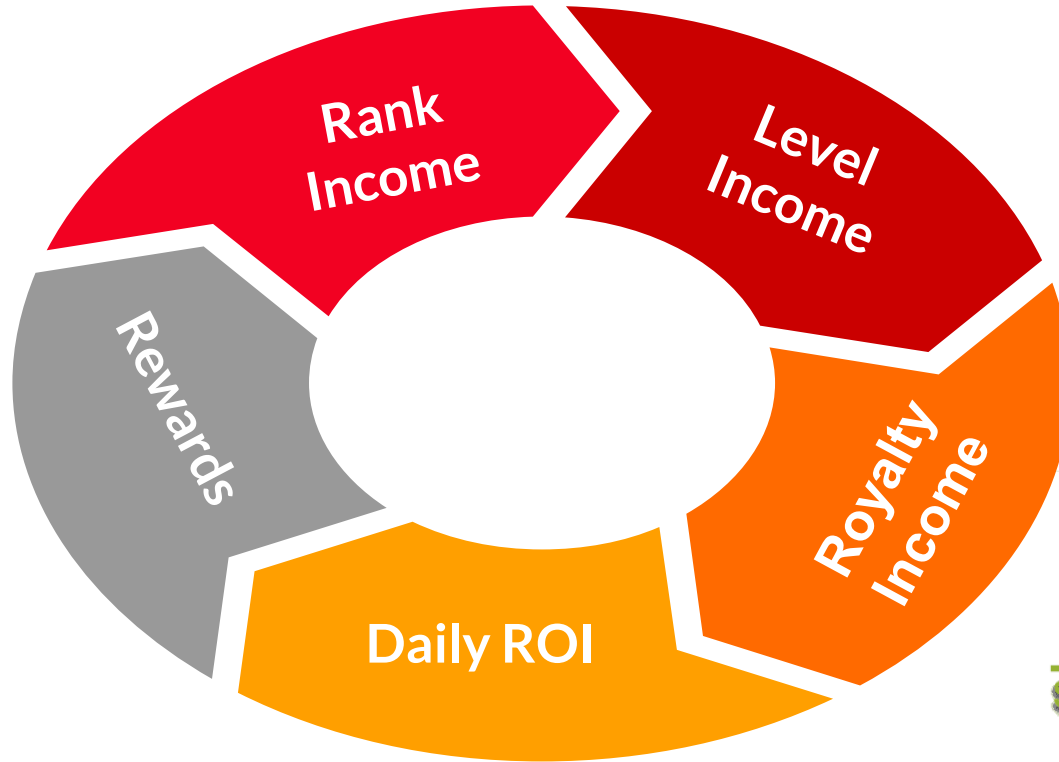

Free Registration

Activation Package

650/-
Only

NOTE- Payment gateway TRON and INR

Business Plan

Multiple Income

Income from multiple sources increases your rewards of more time and more money

DAILY ROI

**INR. 10 Daily till 200 days from
next day of activation of your ID.**

TOTAL INCOME 2000/-

Beginner

Single Leg Team-100

New Direct Required-1

Pay Per Day- Rs 20 for 60 days

Total Income- Rs. 1200/-

Starter

Single Leg Team- +250

New Direct Required- +1

Pay Per Day- Rs 30 for 60 days

Total Income- Rs. 1800/-

Bronze

Single Leg Team- +500

New Direct Required- +1

Pay Per Day- Rs 40 for 60 days

Level Income

Every time of your personal directs and their directs makes a direct your will earn a definite amount.

LEVEL	Income
Level- 1	50
Level- 2	45
Level- 3	30
Level- 4	25
Level- 5	20
Level- 6	15
Level- 7	10
Level- 8	5